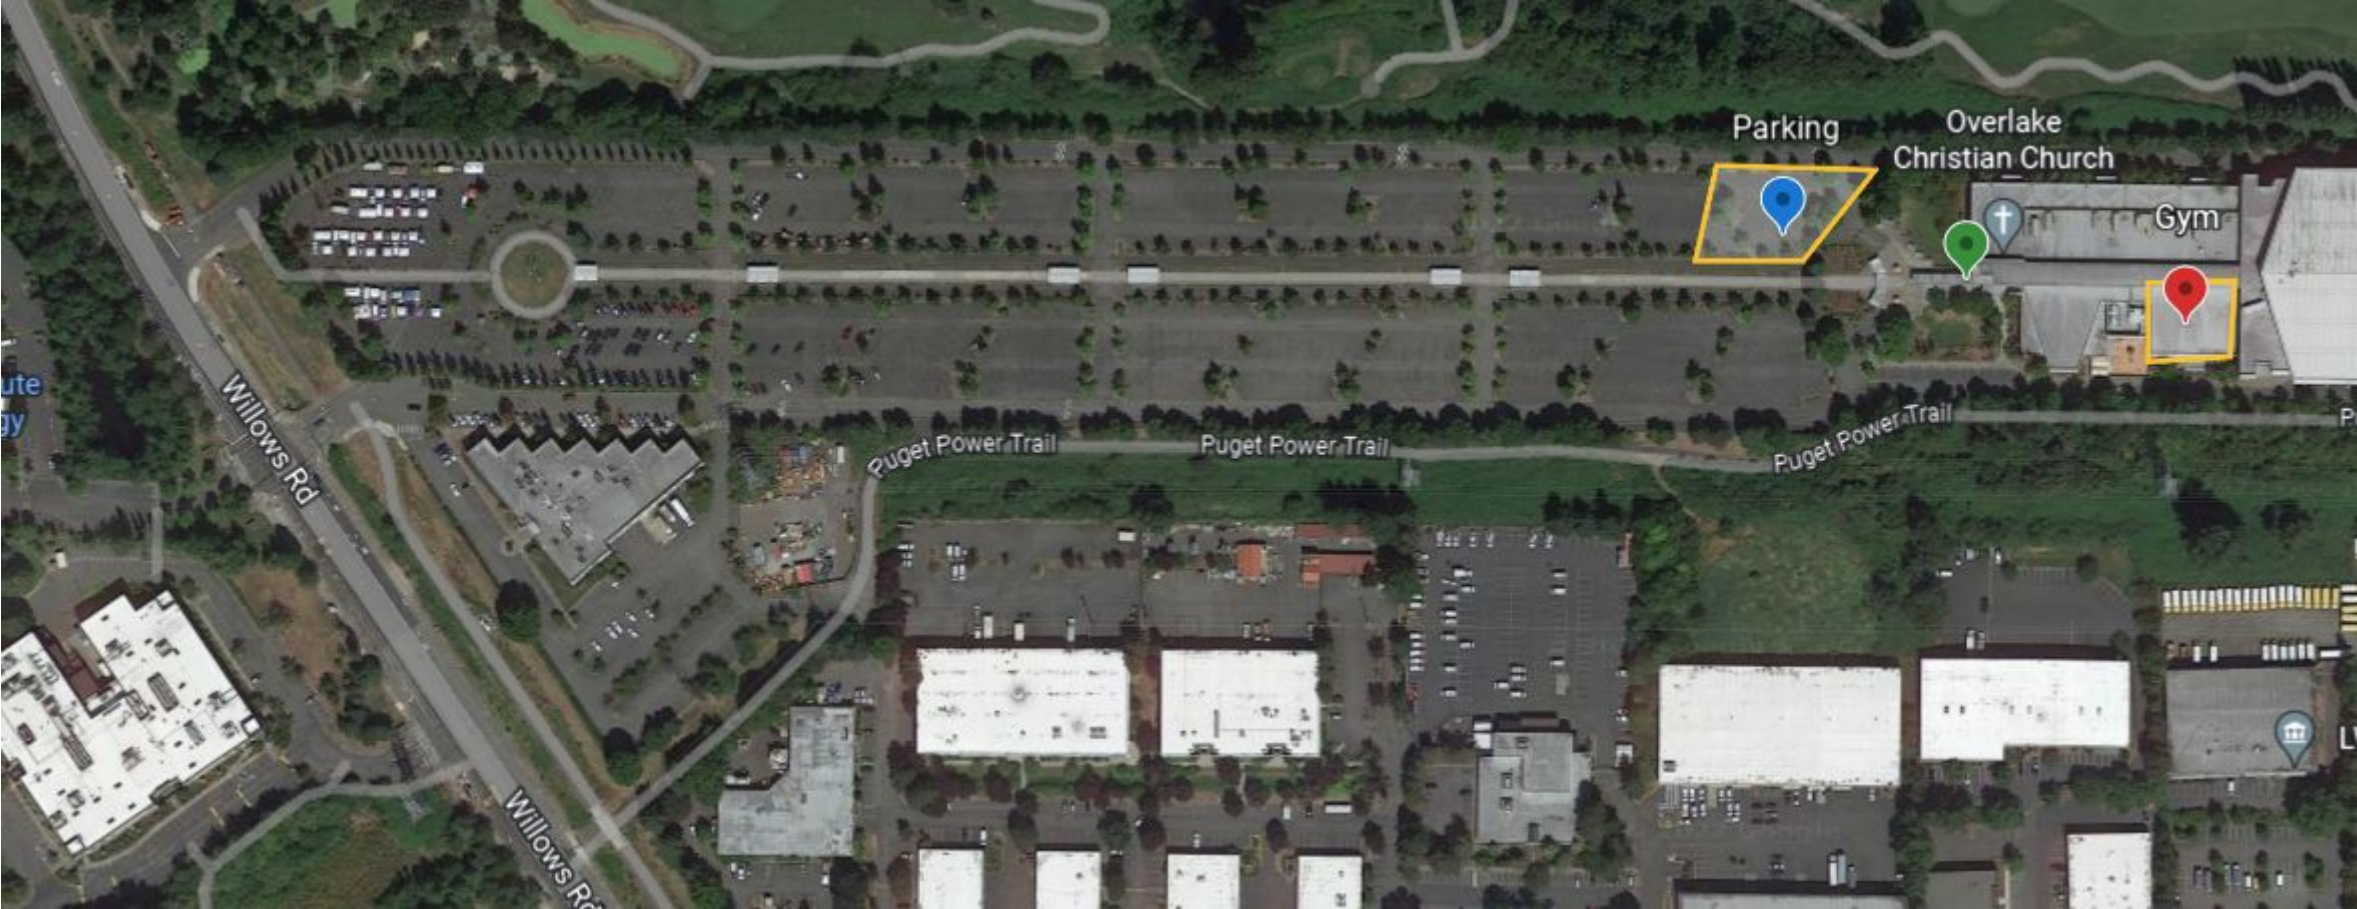

BELLEVUE CHRISTIAN

In between the two parking levels, there is a flight of stairs with signs to the gym.

PROVIDENCE CLASSICAL CHRISTIAN

Providence Classical Christian school plays at Overlake Christian Church.

The doors are sometimes locked, but there are two sets to check – the main doors and another set to the right and further under the cover.

PUGET SOUND ADVENTIST

SHORELINE CHRISTIAN