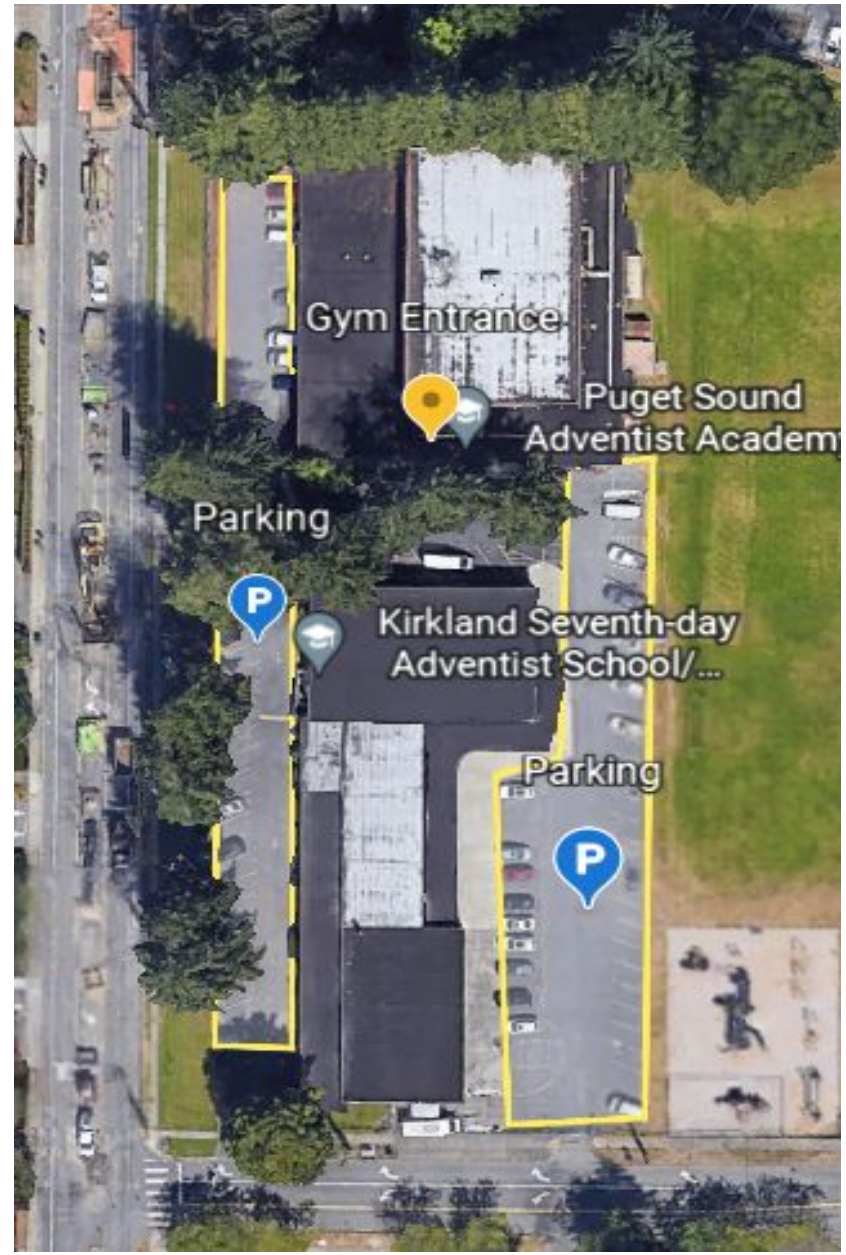

BELLEVUE CHRISTIAN

In between the two parking levels, there is a flight of stairs with signs to the gym.

PROVIDENCE CLASSICAL CHRISTIAN

Providence Classical Christian school plays at Overlake Christian Church.

The doors are sometimes locked, but there are two sets to check – the main doors and another set to the right and further under the cover.

PUGET SOUND ADVENTIST

SHORELINE CHRISTIAN